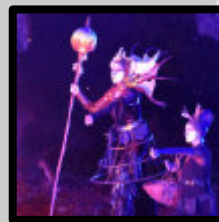

The Chimerical