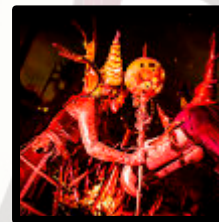

The Chimera & The Wishing Tree