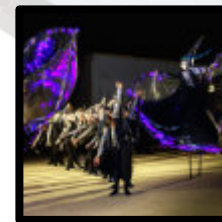

Birth Of Light