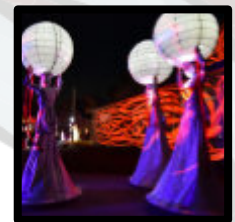

enLighten Me