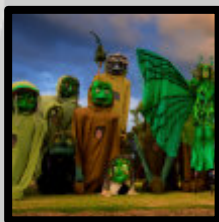

ELEVATE - Walking with Giants